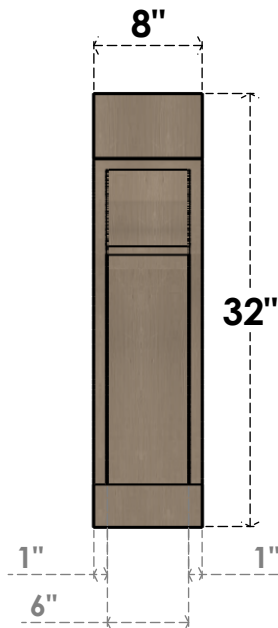

ITEM NUMBER: CORU08X32X32VIORCPR

8"W X 32"D X 32"H SERIES 1 THIN VIOLA ROUGH CEDAR TIMBERTHANE FAUX WOOD CORBEL, PRIMED

SIDE PROFILE

FRONT PROFILE

ISOMETRIC

EKENA MILLWORK
2300 WEST MAIN ST.
CLARKSVILLE, TX 75426
TOLL FREE: 866-607-0453
WWW.EKENAMILLWORK.COM

NOTES

1. INSTALLATION TO BE COMPLETED IN ACCORDANCE WITH MANUFACTURER'S SPECIFICATIONS.
2. DRAWING MAY NOT BE TO SCALE
3. THIS DRAWING IS INTENDED FOR DESIGN AND PLANNING PURPOSES ONLY.
4. ALL INFORMATION CONTAINED HEREIN WAS CURRENT AT THE TIME OF DEVELOPMENT BUT MUST BE REVIEWED AND APPROVED BY THE PRODUCT MANUFACTURER TO BE CONSIDERED ACCURATE.
5. TIMBERTHANE ARCHITECTURAL PRODUCTS ARE MADE FROM HIGH DENSITY URETHANE AND COME FACTORY PRIMED