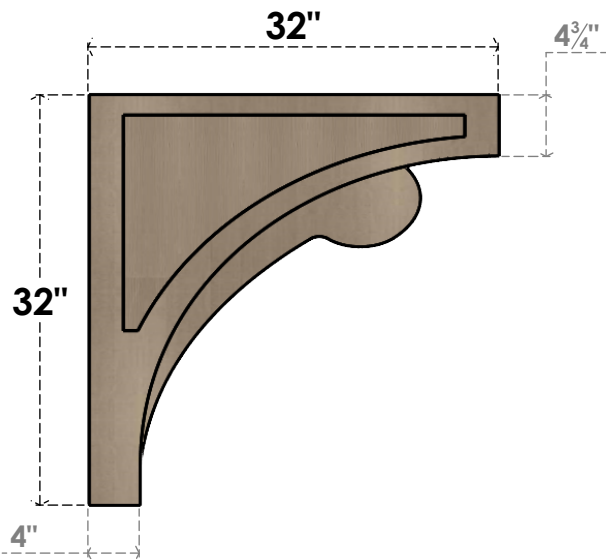

ITEM NUMBER: CORU08X32X32VIORCPR

8"W X 32"D X 32"H SERIES 1 THIN VIOLA ROUGH CEDAR TIMBERTHANE FAUX WOOD CORBEL, PRIMED

SIDE PROFILE

FRONT PROFILE

ISOMETRIC

EKENA MILLWORK
2300 WEST MAIN ST.
CLARKSVILLE, TX 75426
TOLL FREE: 866-607-0453
WWW.EKENAMILLWORK.COM

NOTES

1. INSTALLATION TO BE COMPLETED IN ACCORDANCE WITH MANUFACTURER'S SPECIFICATIONS.
2. DRAWING MAY NOT BE TO SCALE
3. THIS DRAWING IS INTENDED FOR DESIGN AND PLANNING PURPOSES ONLY.
4. ALL INFORMATION CONTAINED HEREIN WAS CURRENT AT THE TIME OF DEVELOPMENT BUT MUST BE REVIEWED AND APPROVED BY THE PRODUCT MANUFACTURER TO BE CONSIDERED ACCURATE.
5. TIMBERTHANE ARCHITECTURAL PRODUCTS ARE MADE FROM HIGH DENSITY URETHANE AND COME FACTORY PRIMED