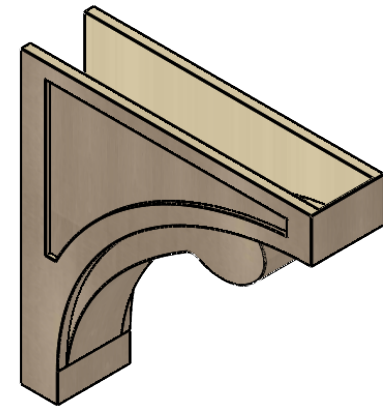

ITEM NUMBER: CORU08X32X32VIORCPR

8"W X 32"D X 32"H SERIES 1 THIN VIOLA ROUGH CEDAR TIMBERTHANE FAUX WOOD CORBEL, PRIMED

SIDE PROFILE

FRONT PROFILE

ISOMETRIC

EKENA MILLWORK
2300 WEST MAIN ST.
CLARKSVILLE, TX 75426
TOLL FREE: 866-607-0453
WWW.EKENAMILLWORK.COM

NOTES

1. INSTALLATION TO BE COMPLETED IN ACCORDANCE WITH MANUFACTURER'S SPECIFICATIONS.
2. DRAWING MAY NOT BE TO SCALE
3. THIS DRAWING IS INTENDED FOR DESIGN AND PLANNING PURPOSES ONLY.
4. ALL INFORMATION CONTAINED HEREIN WAS CURRENT AT THE TIME OF DEVELOPMENT BUT MUST BE REVIEWED AND APPROVED BY THE PRODUCT MANUFACTURER TO BE CONSIDERED ACCURATE.
5. TIMBERTHANE ARCHITECTURAL PRODUCTS ARE MADE FROM HIGH DENSITY URETHANE AND COME FACTORY PRIMED